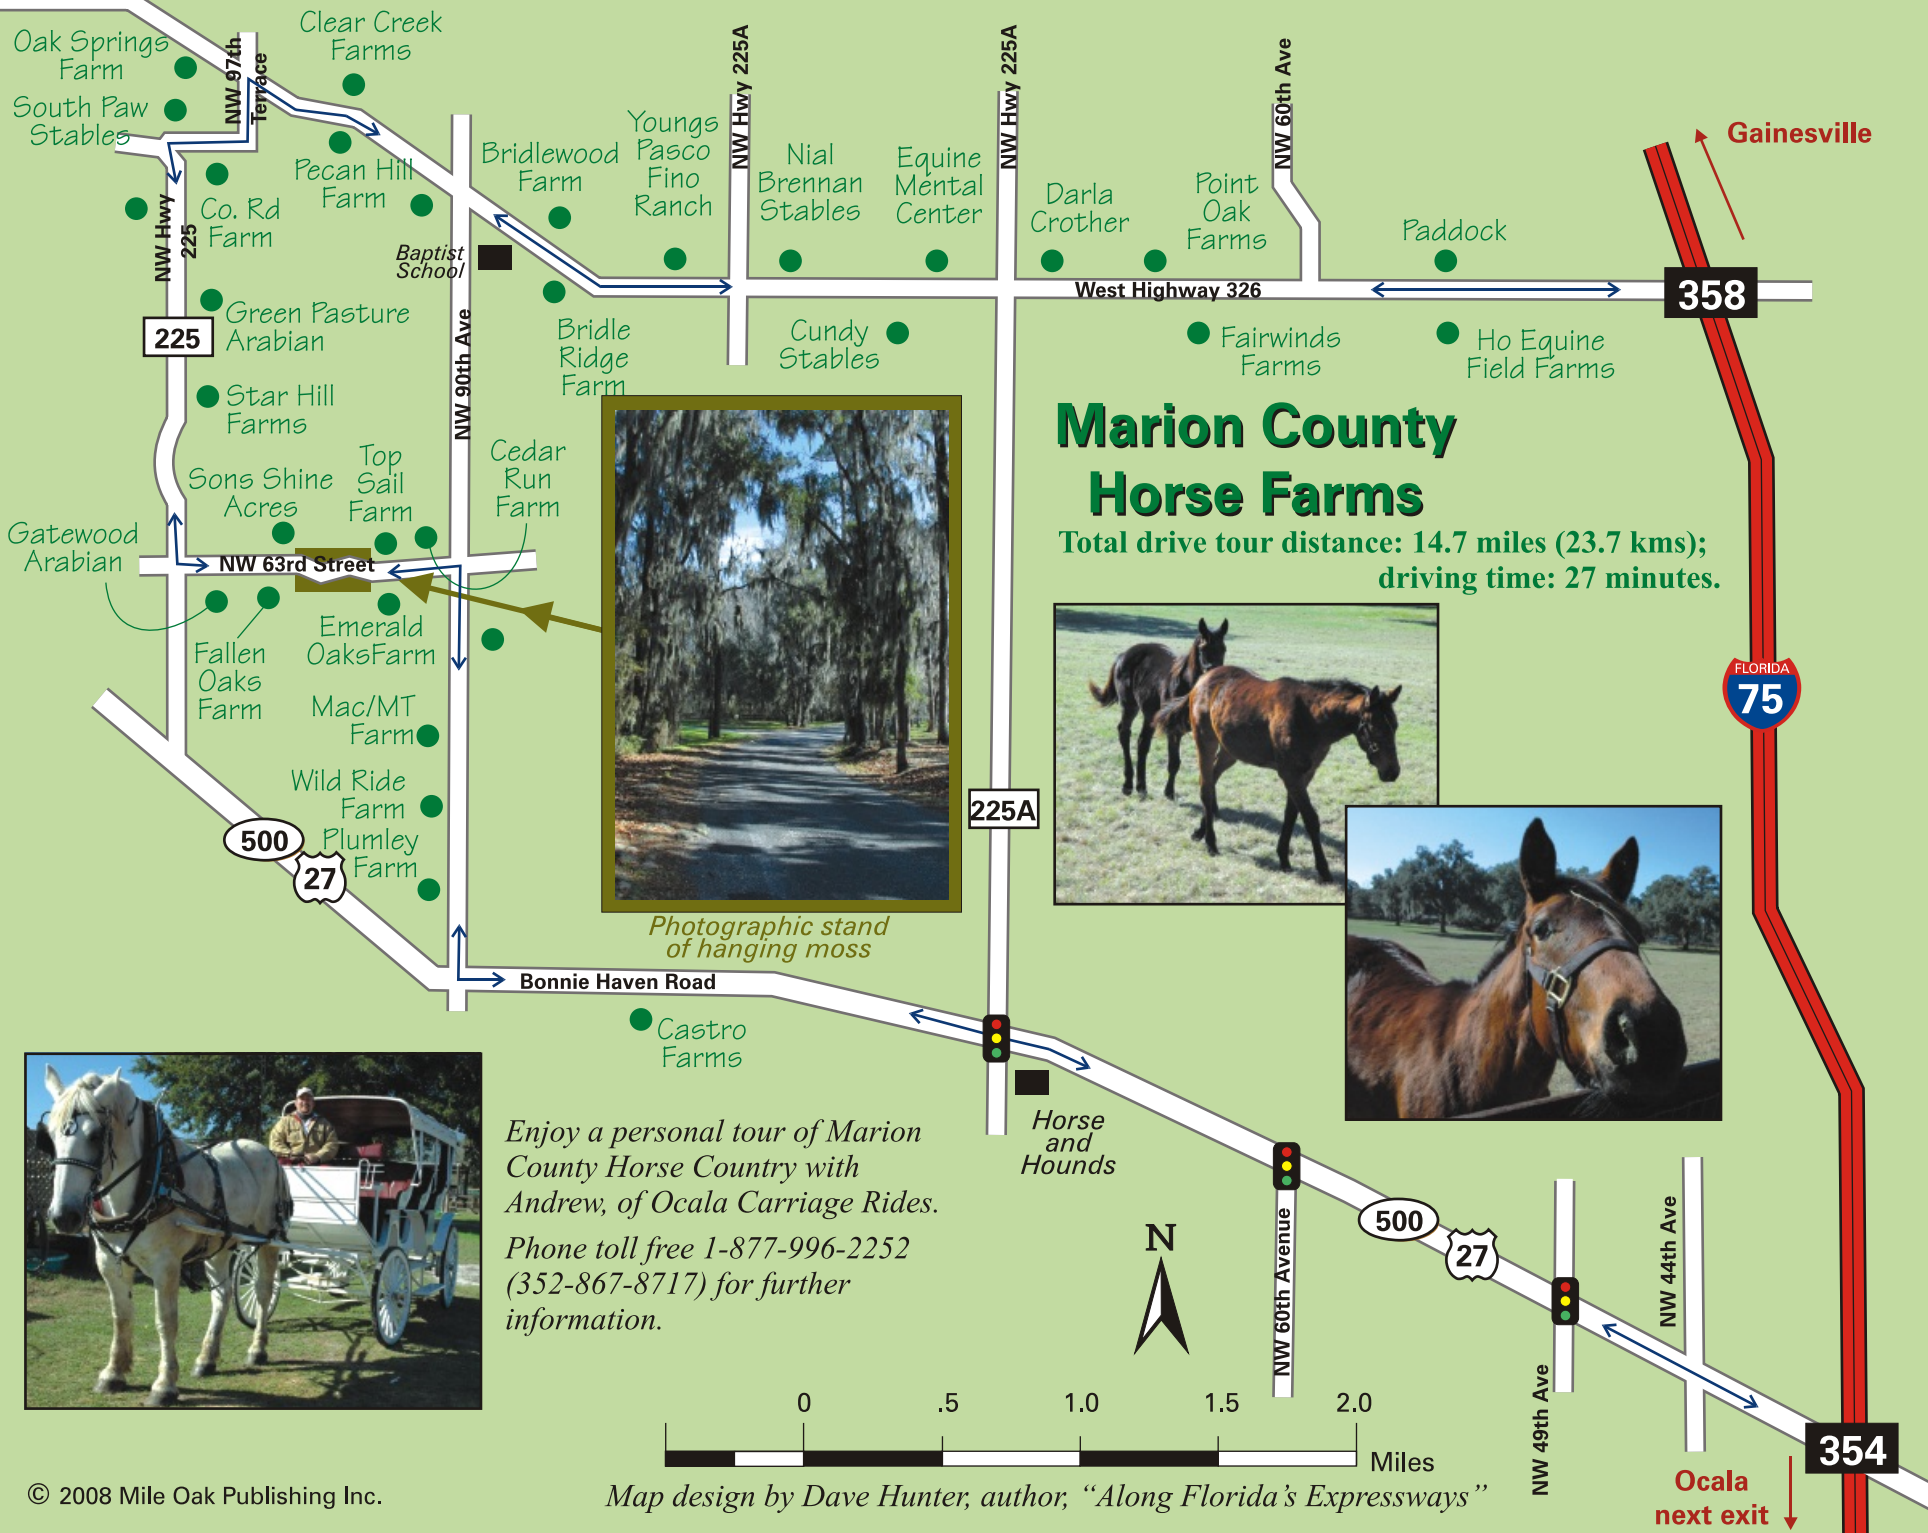

Emathla

Marion County Horse Farms

Total drive tour distance: 14.7 miles (23.7 kms); driving time: 27 minutes.

Photographic stand of hanging moss

Enjoy a personal tour of Marion County Horse Country with Andrew, of Ocala Carriage Rides. Phone toll free 1-877-996-2252 (352-867-8717) for further information.